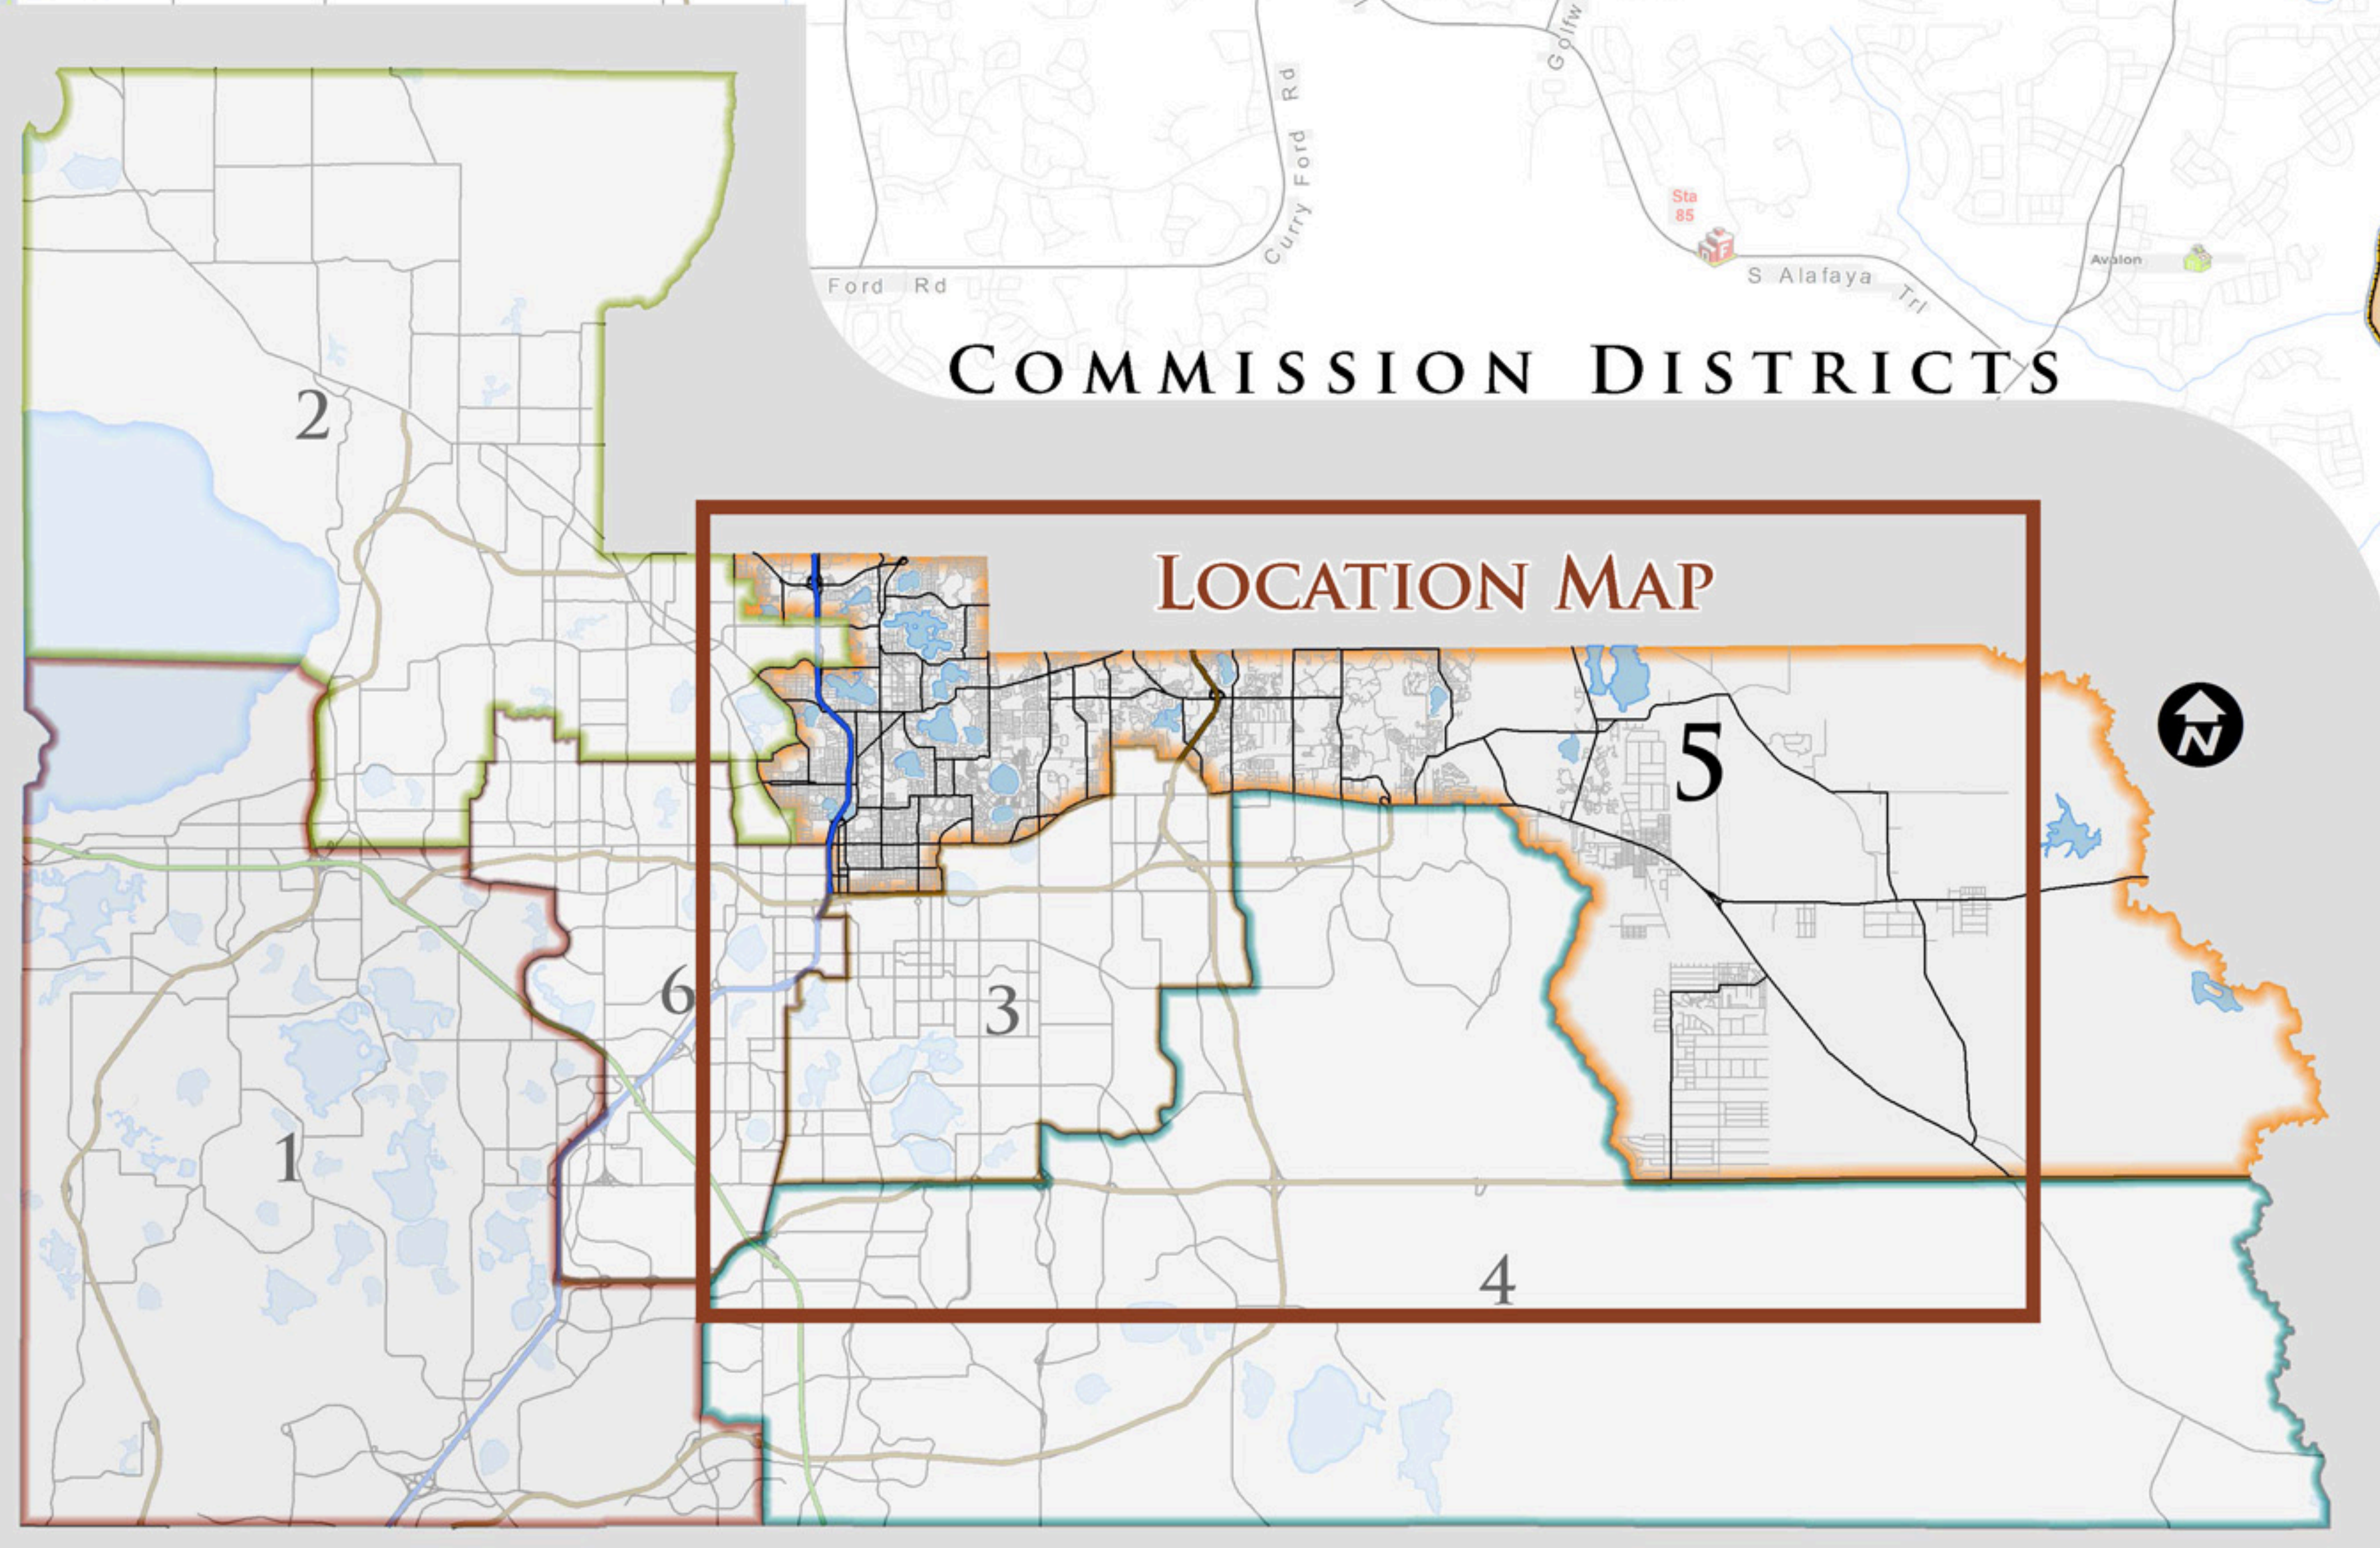

ORANGE COUNTY, FLORIDA 2012 COMMISSION DISTRICT 5*

*THE NEW DISTRICT LINES IN THIS MAP WILL OFFICIALLY TAKE EFFECT ON DECEMBER 4, 2012,
BUT WILL ALSO BE EFFECTIVE FOR PURPOSES OF THE QUALIFICATION AND ELECTION OF COMMISSIONERS IN 2012.

- Public Schools (OCPS)**
 - Elementary School
 - Middle School
 - High 9th Grade School
 - High School
 - Head Start Centers
- Colleges & Universities**
 - University Of Central Florida
 - Valencia College
 - Full Sail
 - Colleges
- Parks**
 - Orange County Parks
 - Other Parks
 - Boat Ramps
 - Trails
 - YMCA
 - Orange County-Orlando Magic Rec. Cntr.
- Fire Stations**
 - Orange County Fire Stations
 - Others Fire Stations
- Hospitals**
 - Hospitals
 - VA Clinic/Nursing Facility (NTC)
 - Neighborhood Centers for Families
 - Community Centers
 - Libraries
 - Worship Centers
- SunRail**
 - Proposed Rail Stations
 - Proposed Rail Alignment
- Jurisdictions**
 - Eatonville
 - Maitland
 - Winter Park
 - Orlando
 - District 2
 - District 3
 - District 4
 - District 5

COMMISSION DISTRICTS

LOCATION MAP

Published: April 19, 2012
Orange County Growth Management
Administrative and Development Services
Geographic Information Systems