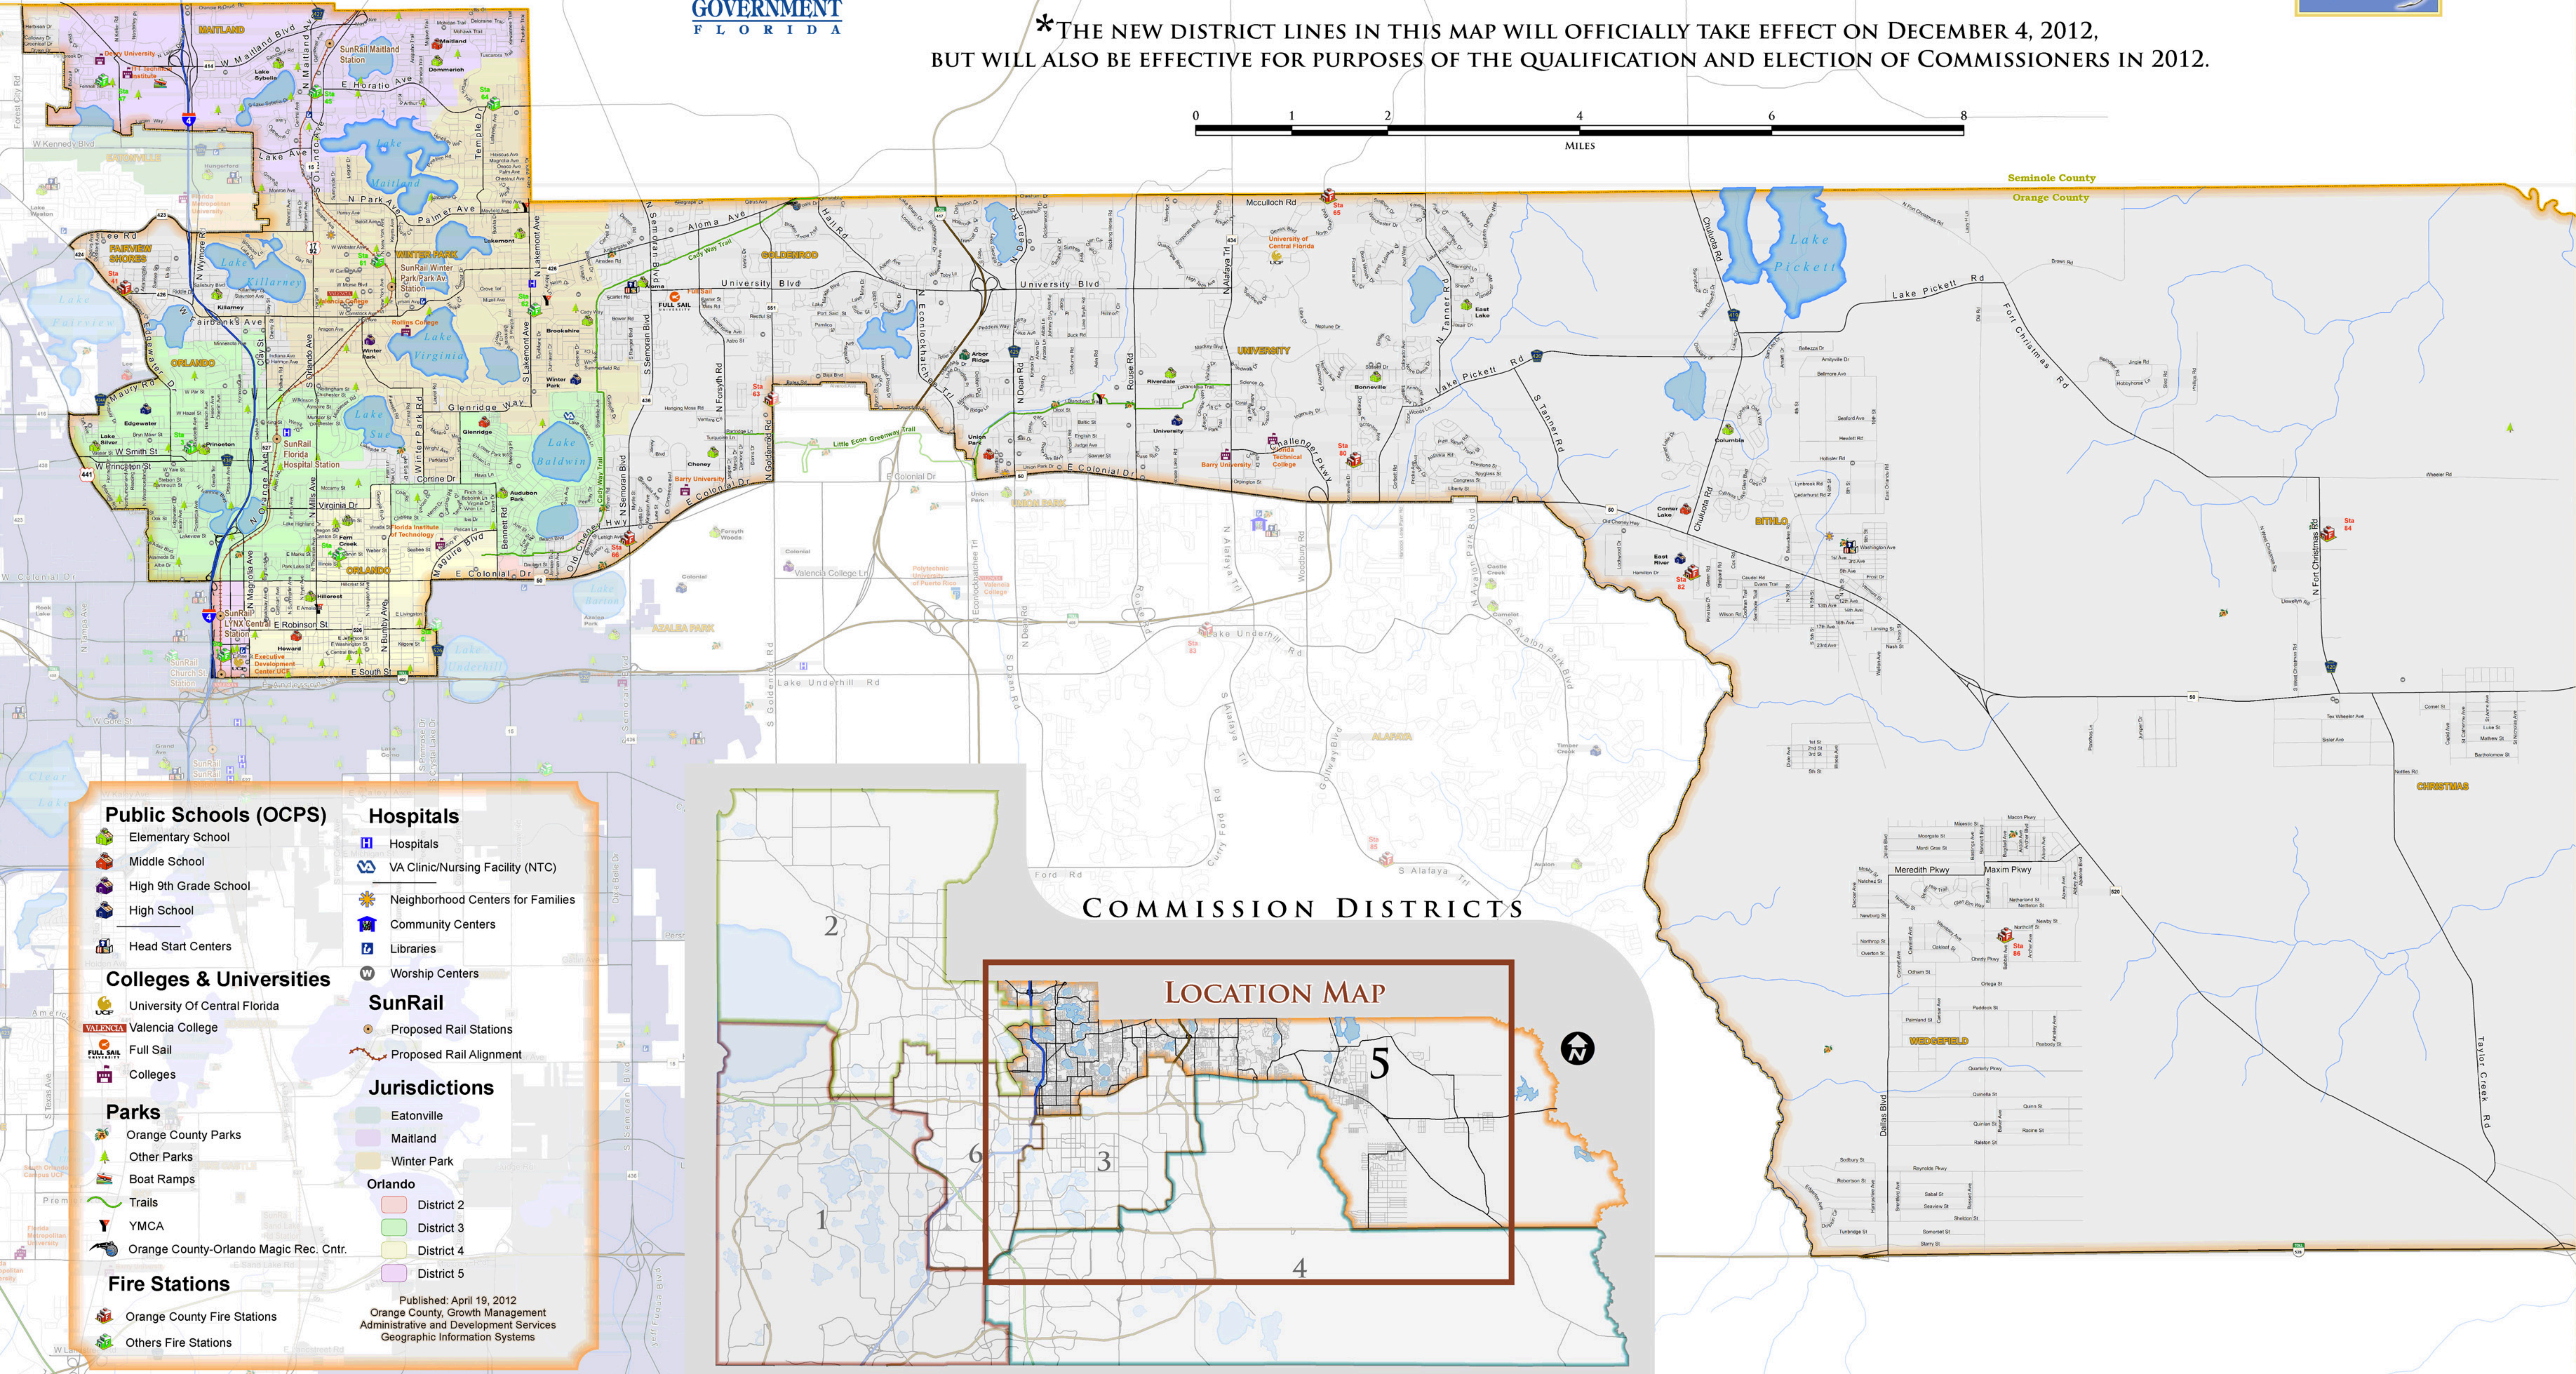

ORANGE COUNTY, FLORIDA 2012 COMMISSION DISTRICT 5*

*THE NEW DISTRICT LINES IN THIS MAP WILL OFFICIALLY TAKE EFFECT ON DECEMBER 4, 2012,
BUT WILL ALSO BE EFFECTIVE FOR PURPOSES OF THE QUALIFICATION AND ELECTION OF COMMISSIONERS IN 2012.

- Public Schools (OCPS)**
 - Elementary School
 - Middle School
 - High 9th Grade School
 - High School
 - Head Start Centers
- Colleges & Universities**
 - University Of Central Florida
 - Valencia College
 - Full Sail
 - Colleges
- Parks**
 - Orange County Parks
 - Other Parks
 - Boat Ramps
 - Trails
 - YMCA
 - Orange County-Orlando Magic Rec. Cntr.
- Fire Stations**
 - Orange County Fire Stations
 - Others Fire Stations
- Hospitals**
 - Hospitals
 - VA Clinic/Nursing Facility (NTC)
 - Neighborhood Centers for Families
 - Community Centers
 - Libraries
 - Worship Centers
- SunRail**
 - Proposed Rail Stations
 - Proposed Rail Alignment
- Jurisdictions**
 - Eatonville
 - Maitland
 - Winter Park
 - Orlando
 - District 2
 - District 3
 - District 4
 - District 5

COMMISSION DISTRICTS

LOCATION MAP

Published: April 19, 2012
Orange County Growth Management
Administrative and Development Services
Geographic Information Systems