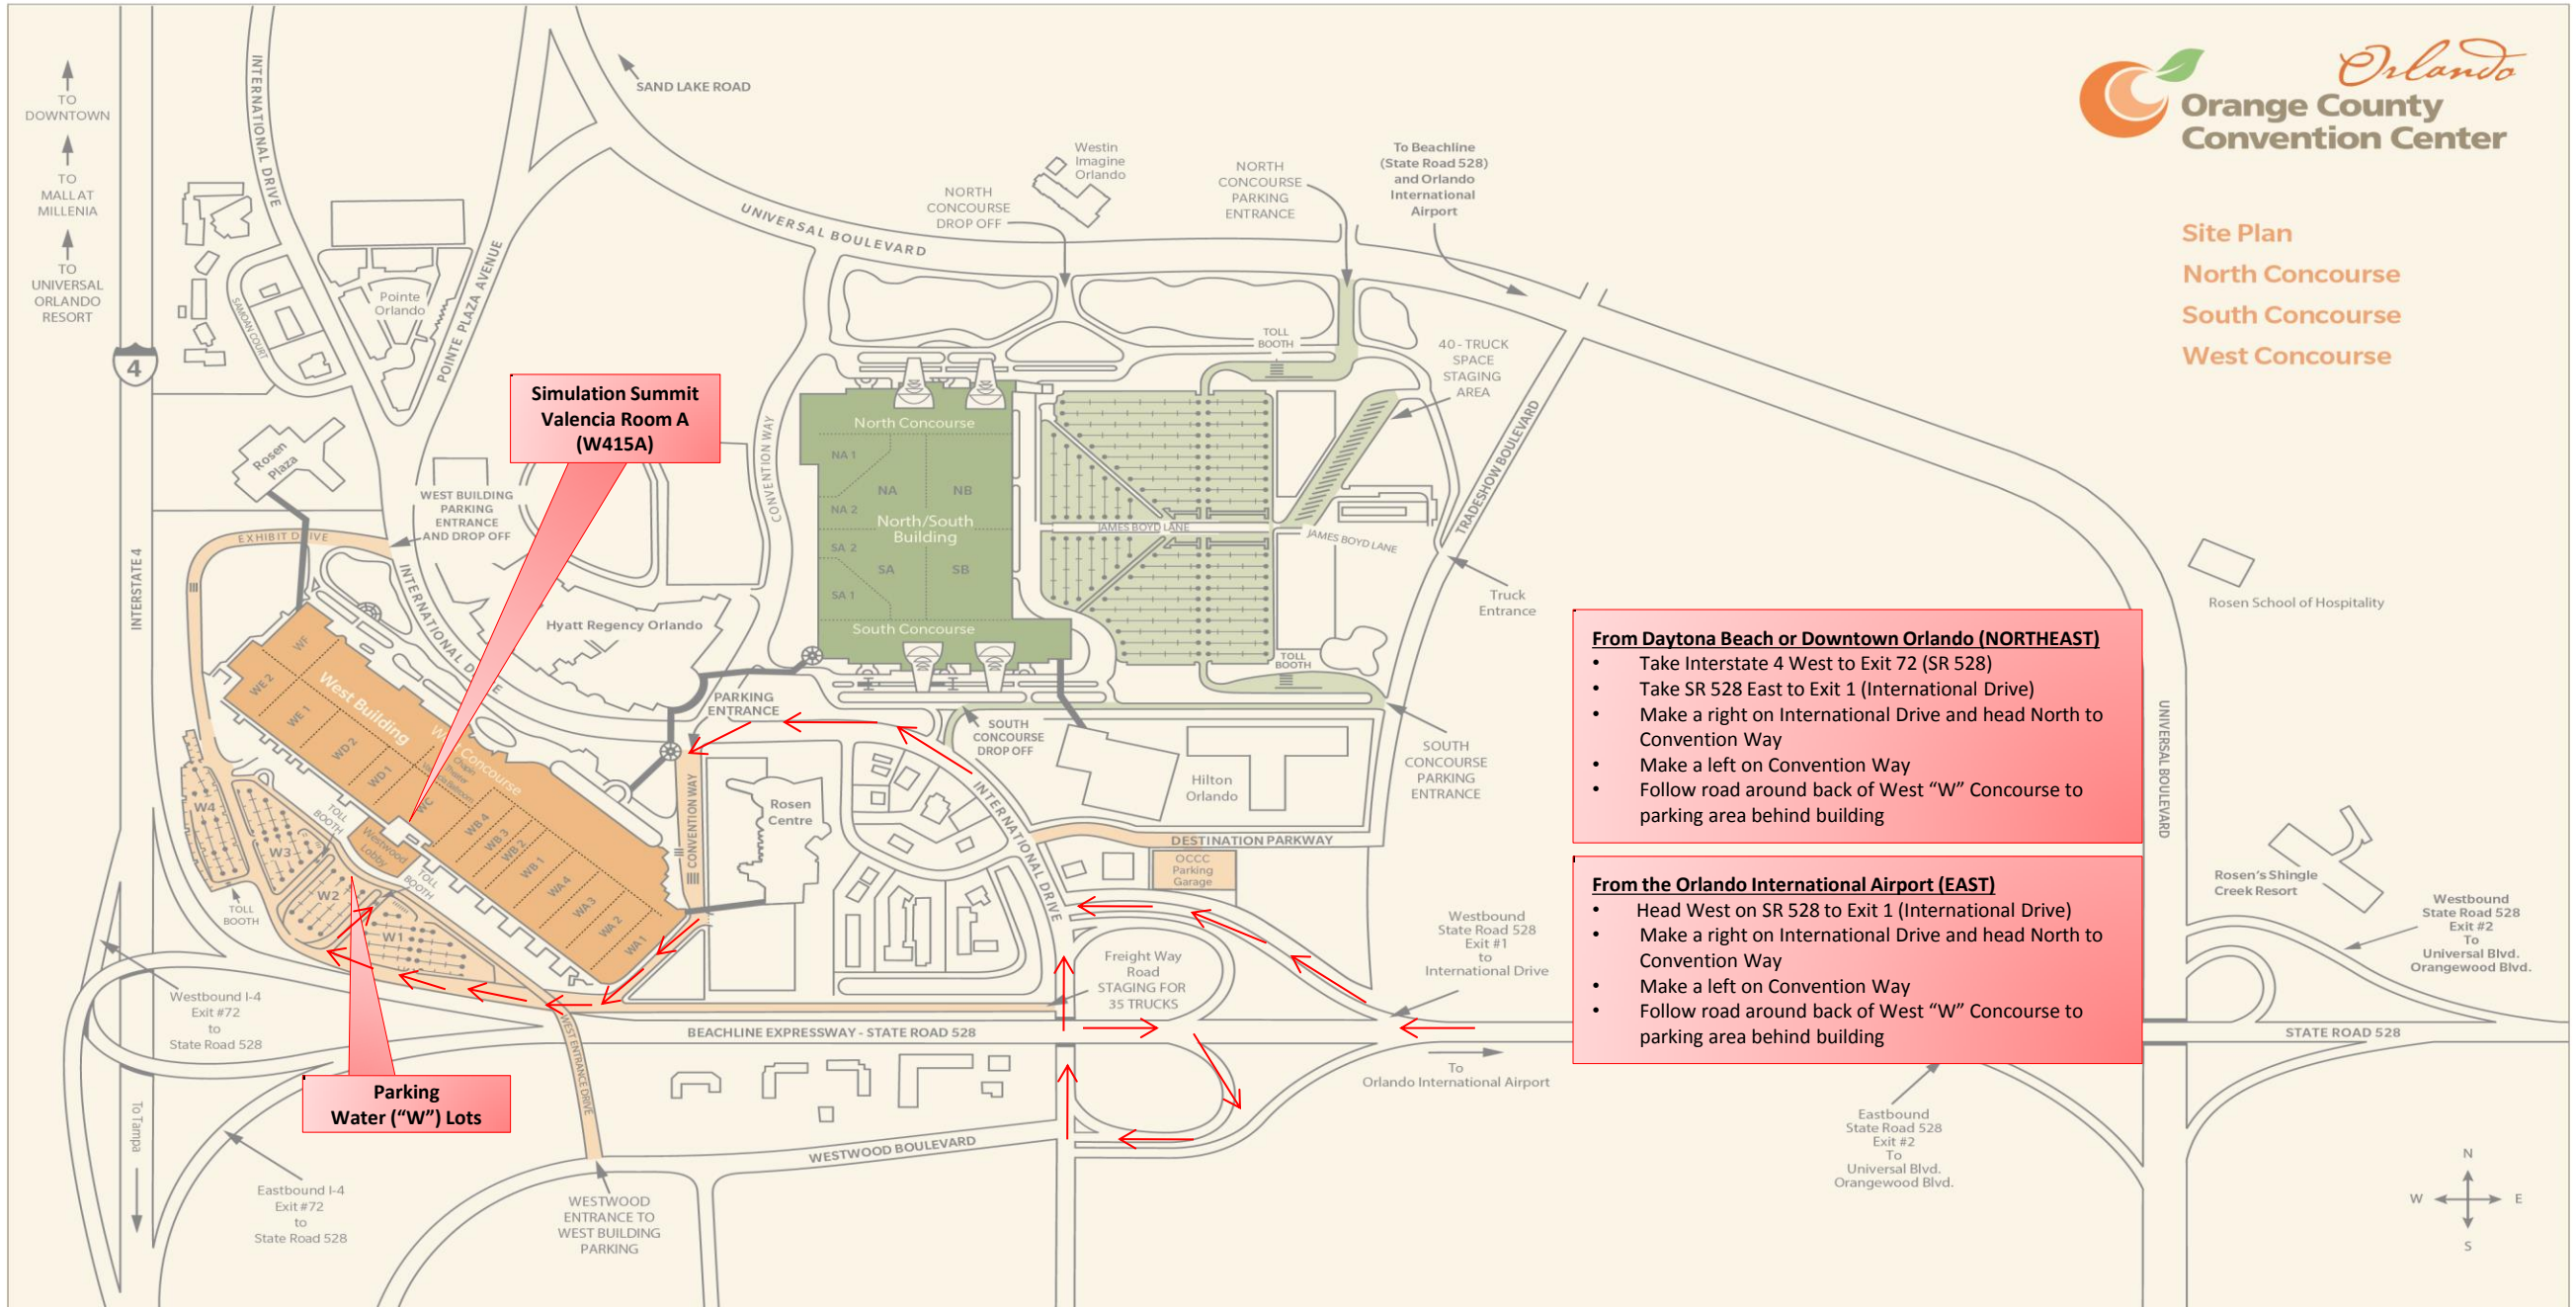

Florida Simulation Summit General Parking Map 9/7/17 Orange County Convention Center, West Concourse

Site Plan
North Concourse
South Concourse
West Concourse

**Simulation Summit
Valencia Room A
(W415A)**

**Parking
Water ("W") Lots**

From Daytona Beach or Downtown Orlando (NORTHEAST)

- Take Interstate 4 West to Exit 72 (SR 528)
- Take SR 528 East to Exit 1 (International Drive)
- Make a right on International Drive and head North to Convention Way
- Make a left on Convention Way
- Follow road around back of West "W" Concourse to parking area behind building

From the Orlando International Airport (EAST)

- Head West on SR 528 to Exit 1 (International Drive)
- Make a right on International Drive and head North to Convention Way
- Make a left on Convention Way
- Follow road around back of West "W" Concourse to parking area behind building