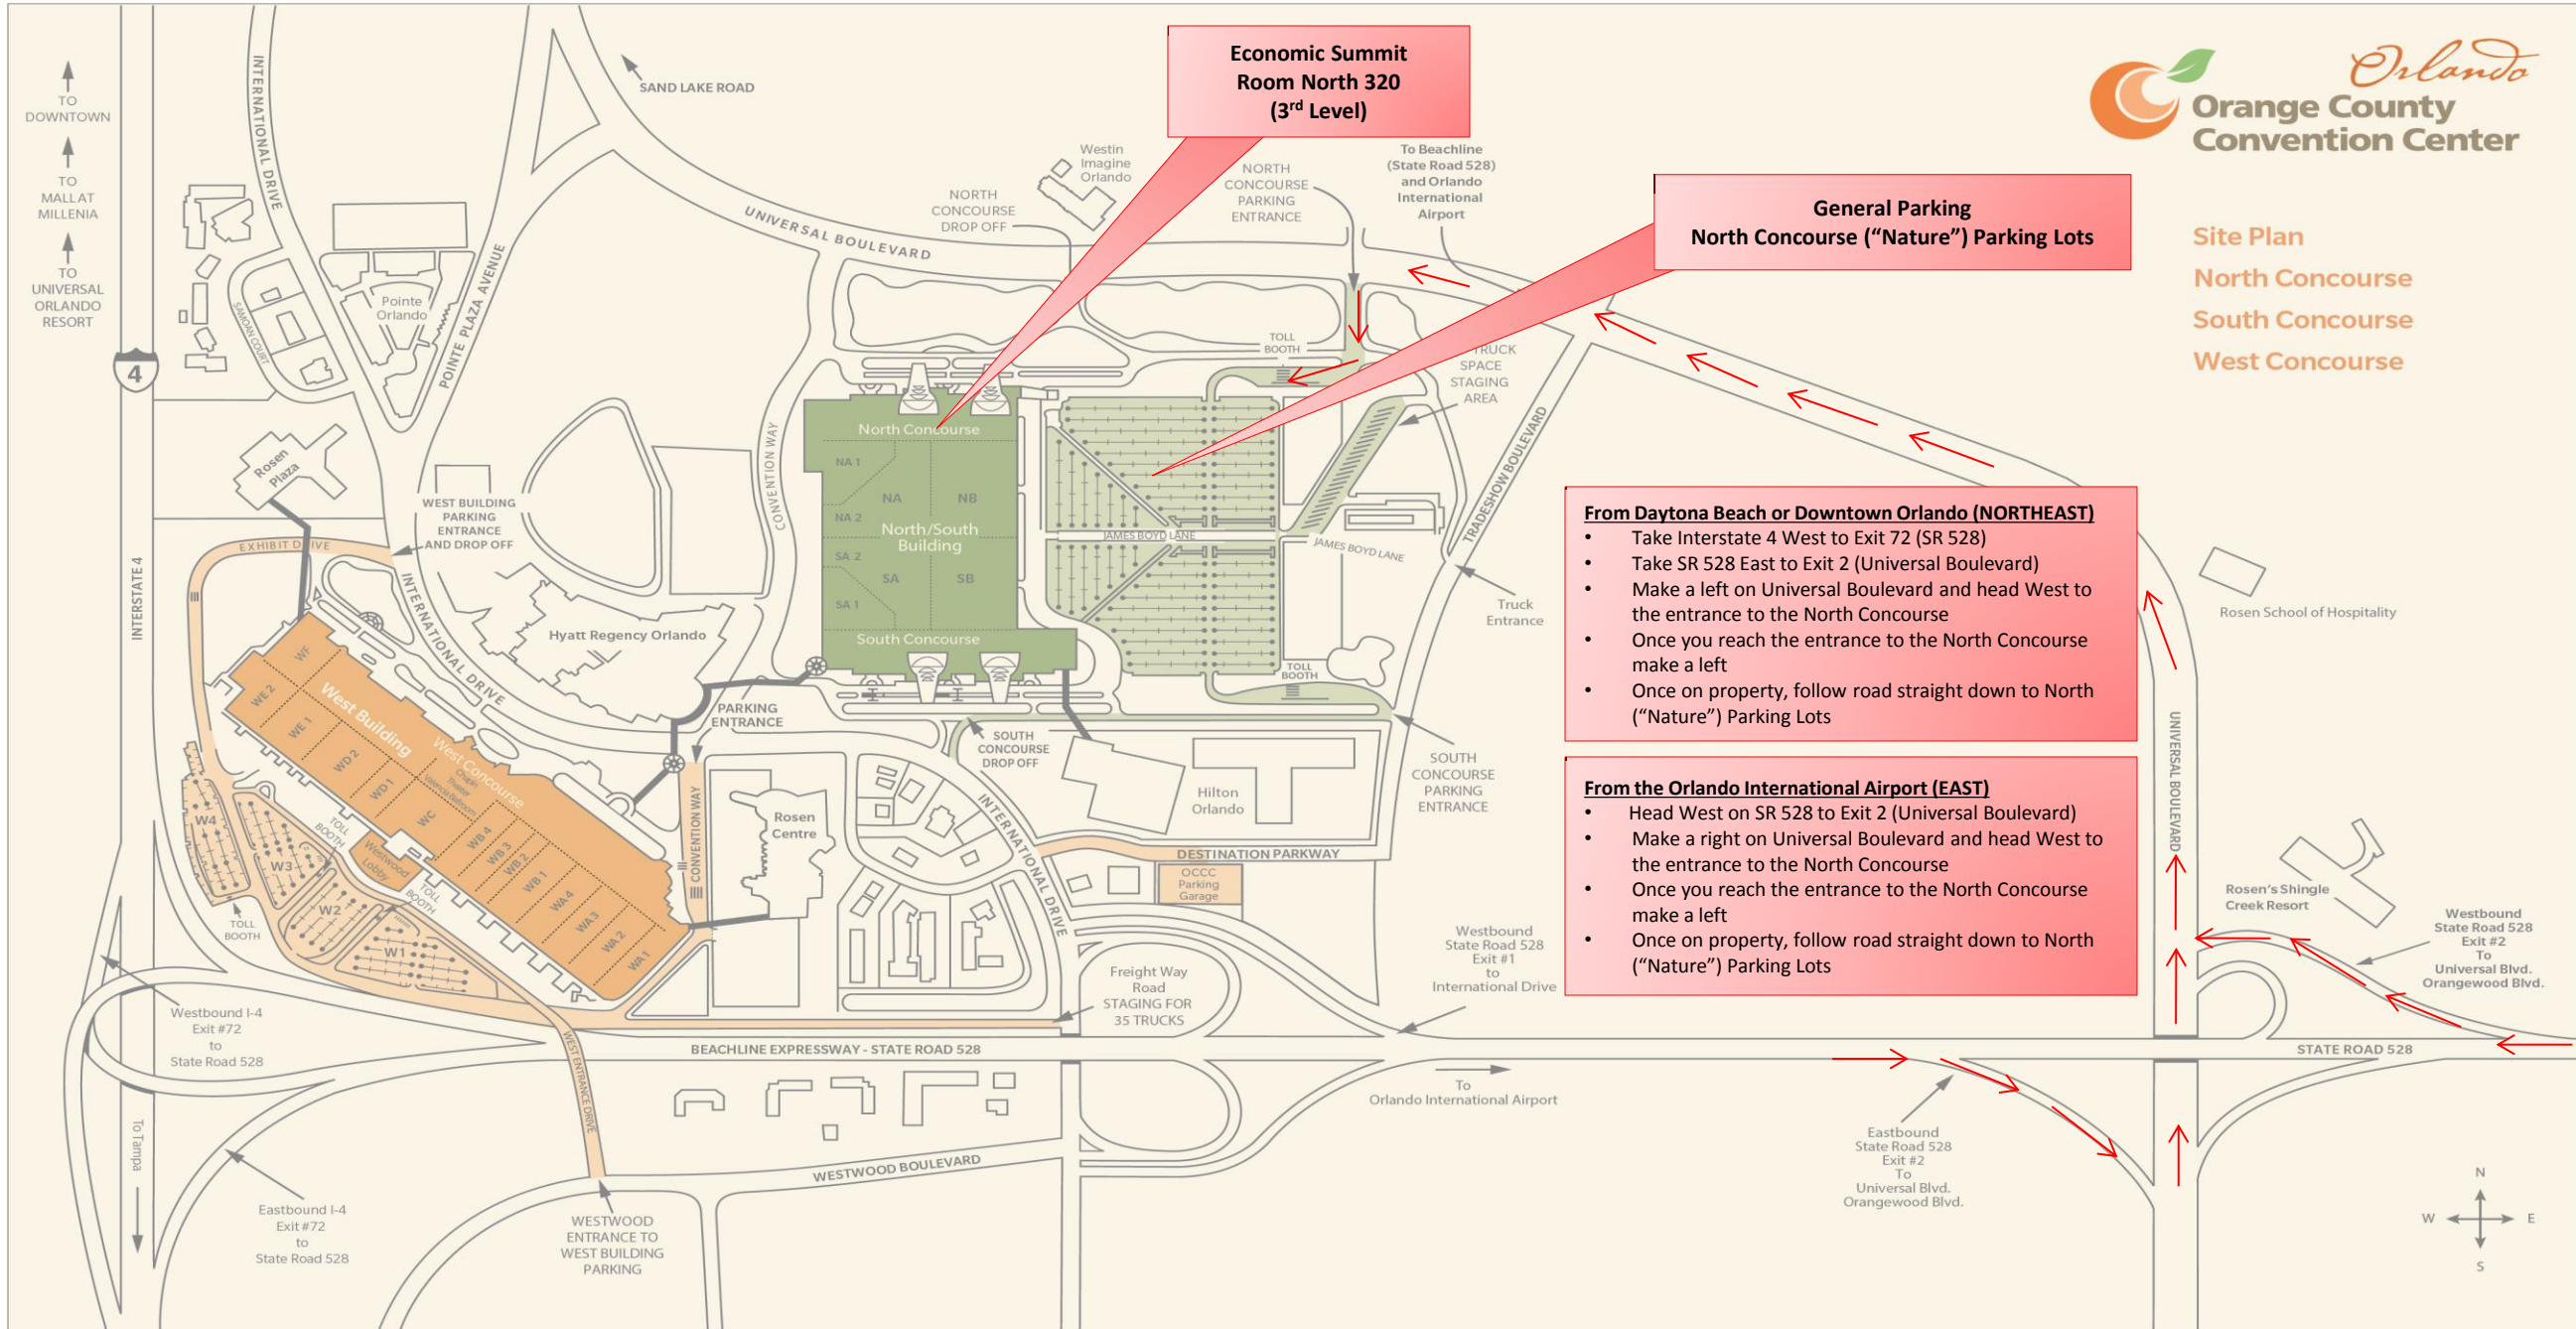

Economic Summit Parking Map

1/18/17

Orange County Convention Center, North Concourse Room North 320

Site Plan
North Concourse
South Concourse
West Concourse

Economic Summit
Room North 320
(3rd Level)

General Parking
North Concourse ("Nature") Parking Lots

From Daytona Beach or Downtown Orlando (NORTHEAST)

- Take Interstate 4 West to Exit 72 (SR 528)
- Take SR 528 East to Exit 2 (Universal Boulevard)
- Make a left on Universal Boulevard and head West to the entrance to the North Concourse
- Once you reach the entrance to the North Concourse make a left
- Once on property, follow road straight down to North ("Nature") Parking Lots

From the Orlando International Airport (EAST)

- Head West on SR 528 to Exit 2 (Universal Boulevard)
- Make a right on Universal Boulevard and head West to the entrance to the North Concourse
- Once you reach the entrance to the North Concourse make a left
- Once on property, follow road straight down to North ("Nature") Parking Lots